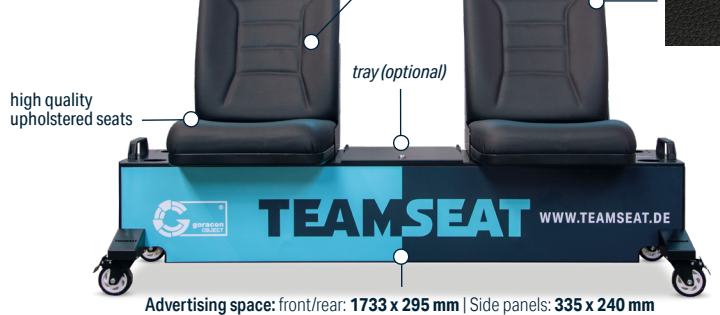

The base frame is available in all RAL standard colors. Four individual magnetic foils can be attached all around as advertising media and exchanged at any time as required.

TEAMSEAT COACH + / ++

folding seat
for storage

Designed for trainers | co-trainers
Can be used indoors or outdoors!

COACH +
1760 x 580 x 960 mm

Advertising space: front/rear: 1733 x 295 mm | Side panels: 335 x 290 mm

COACH ++
1760 x 580 x 1350 mm

Advertising space: front/rear: 1733 x 295 mm | Side panels: 335 x 240 mm

TEAMSEAT ROOF

For the TEAMSEAT 3, 4 and 5!

The roof for the TEAMSEAT 3, 4 and 5 protects players and equipment from wind and rain.

The TEAMSEAT roof impresses with its simple assembly and robust construction. It is based on a precisely manufactured, powder-coated metal structure that guarantees maximum stability. The wind and waterproof roof foil is fixed securely and precisely to the structure using reliable twist locks.

TYPE	Measurements (mm)			Seatdetails		
	LENGTH	WIDTH	HEIGHT	SEATS	SEAT TYPE	SEAT HEIGHT (mm)
TEAMSEAT3	1760	580	800	3	plastic seat shells	500
TEAMSEAT4	2330	580	800	4	plastic seat shells	500
TEAMSEAT5	2900	580	800	5	plastic seat shells	500
TEAMSEAT+3	1760	580	960	3	foldable faux leather seats	500
TEAMSEAT+4	2330	580	960	4	foldable faux leather seats	500
TEAMSEAT+5	2900	580	960	5	foldable faux leather seats	500
TEAMSEAT COACH+	1760	580	960	2	foldable faux leather seats	500
TEAMSEAT COACH++	1760	740	1350	2	premium VIP faux leather seats	520
TRAY FOR TS COACH						
COVER FOR TS COACH ++						